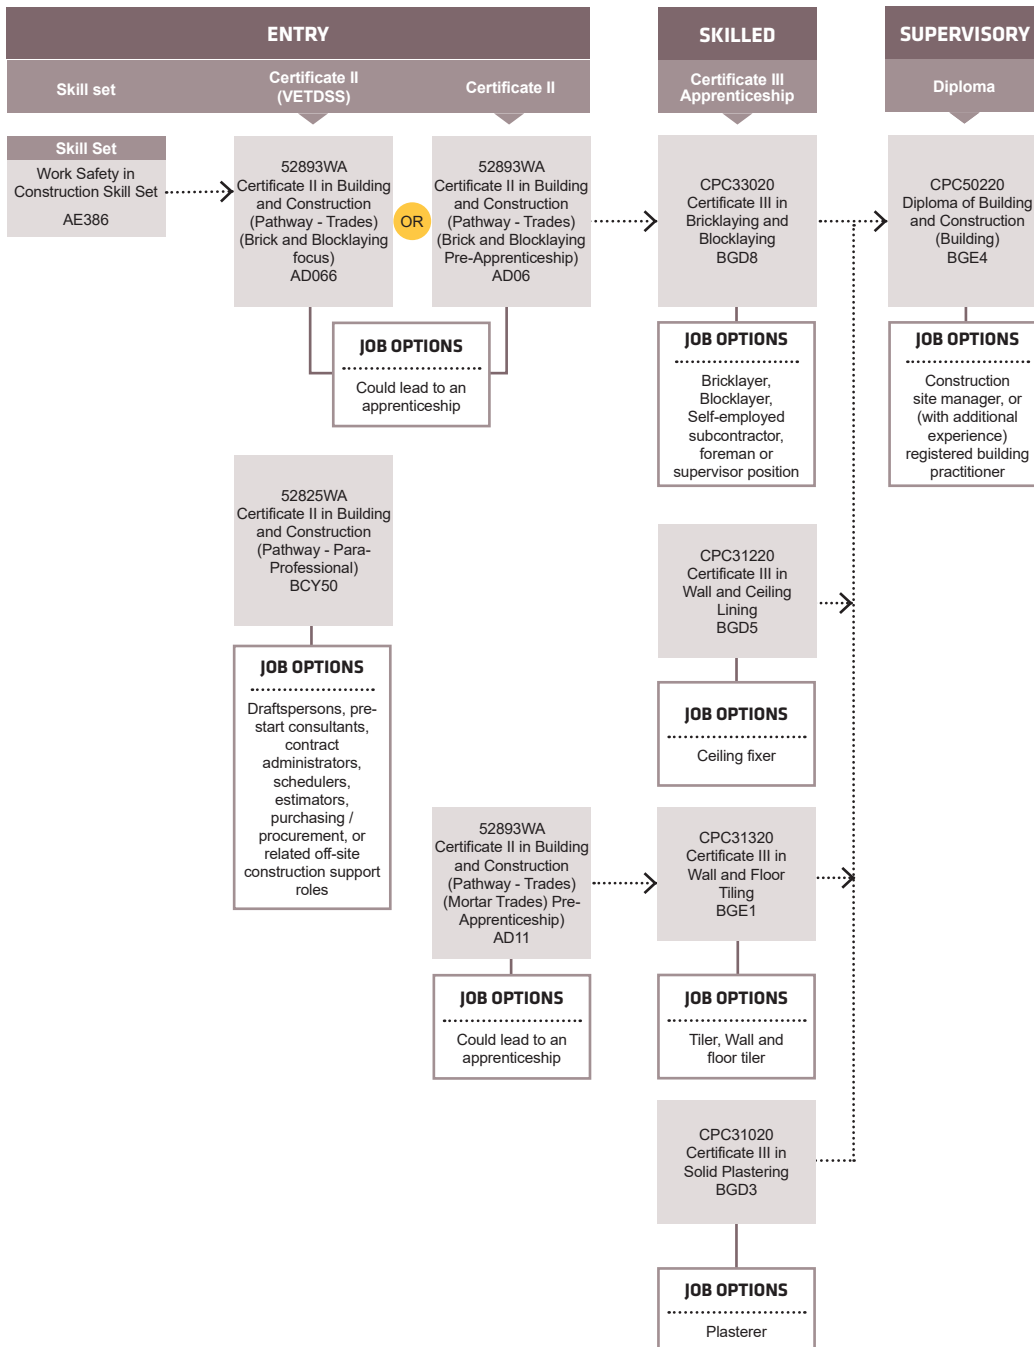

MORTAR TRADES

1800 001 001

info@smtafe.wa.edu.au

southmetrotafe.wa.edu.au

Connect with us...

South Metropolitan TAFE RTO: 52787

Visit your nearest TAFE Jobs and Skills Centre at Armadale, Fremantle, Mandurah, Rockingham or Thornlie campuses for advice and information on careers, training and employment. Services are free and accessible to all members of the community.

Ph: 13 64 64 Find out more about Jobs and Skills Centres at www.jobsandskills.wa.gov.au

Connect with us...