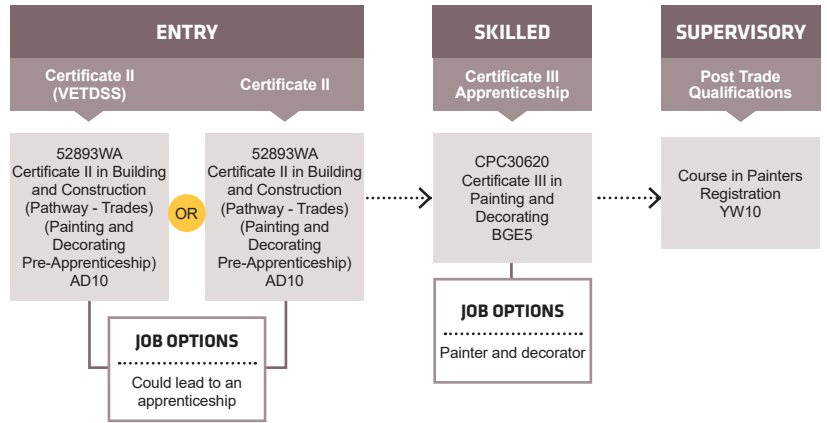

course search

how to apply

PAINTING & DECORATING

CIVIL CONSTRUCTION

MORTAR TRADES

1800 001 001

info@smtafe.wa.edu.au

southmetrotafe.wa.edu.au