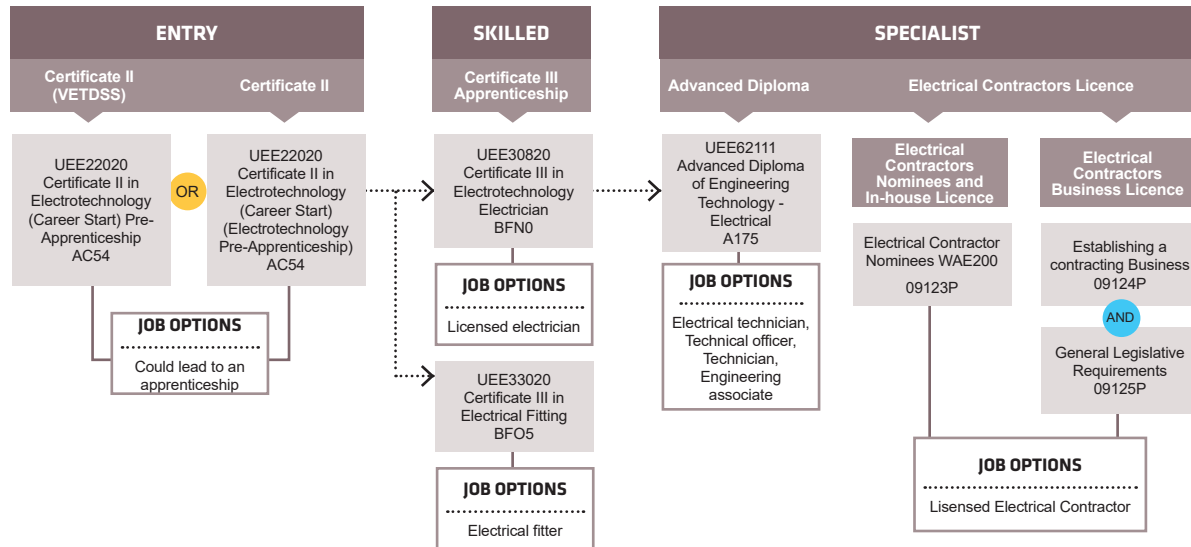

ELECTRICAL

1800 001 001 | info@smtafe.wa.edu.au | southmetrotafe.wa.edu.au

Connect with us...

South Metropolitan TAFE RTO: 52787

Visit your nearest TAFE Jobs and Skills Centre at Armadale, Fremantle, Mandurah, Rockingham or Thornlie campuses for advice and information on careers, training and employment. Services are free and accessible to all members of the community.

Ph: 13 64 64 Find out more about Jobs and Skills Centres at www.jobsandskills.wa.gov.au

Connect with us...