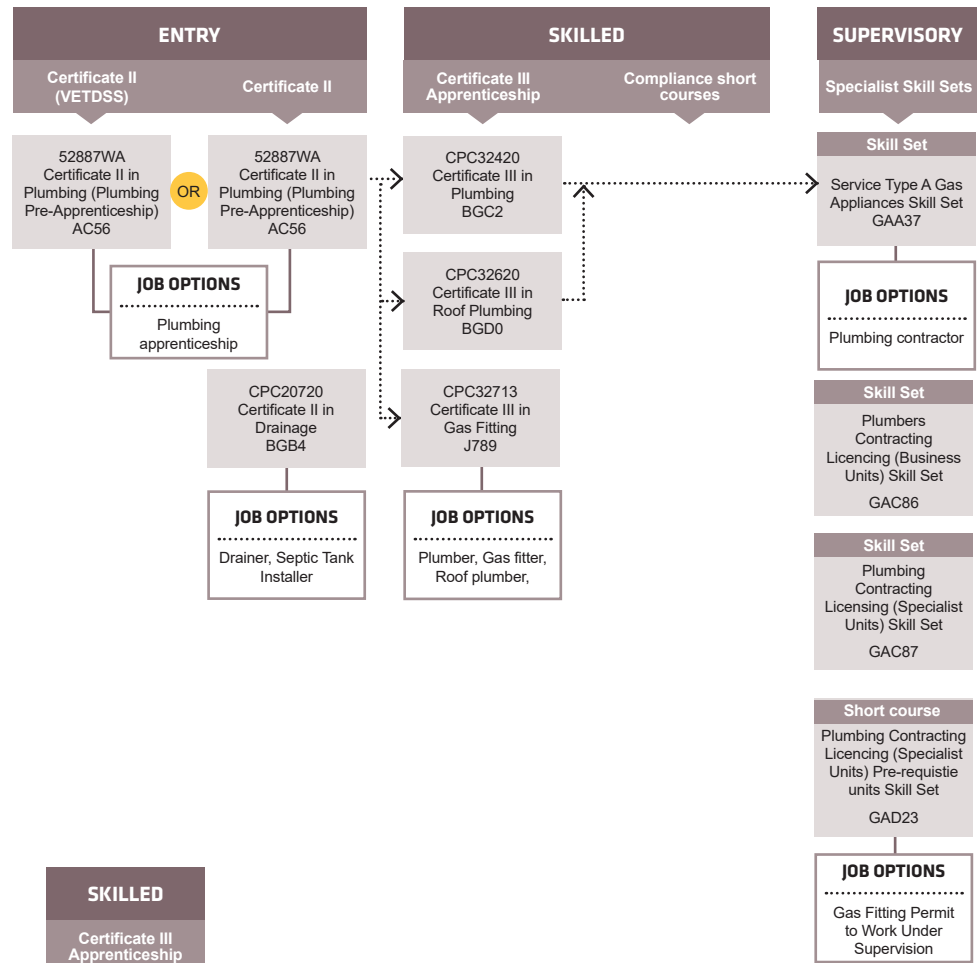

PLUMBING AND GAS