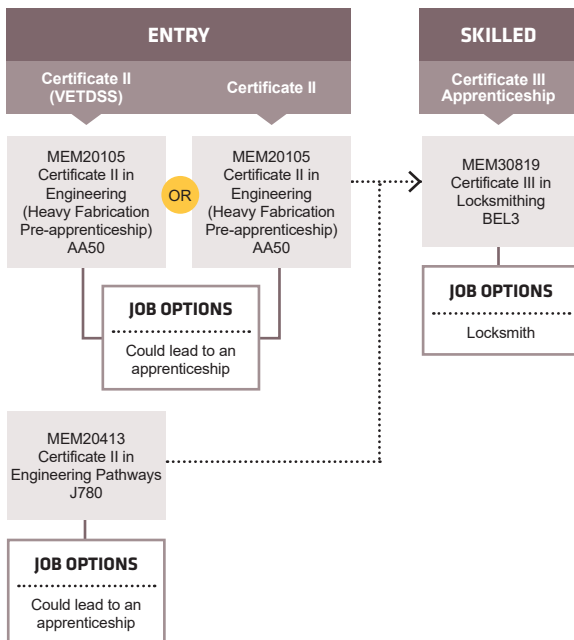

LOCKSMITHING