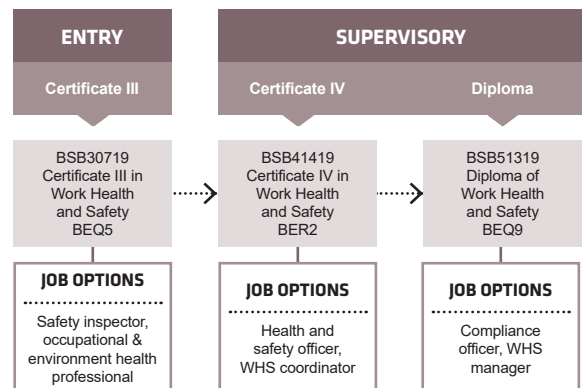

Ph: 13 64 64 Find out more about Jobs and Skills Centres at www.jobsandskills.wa.gov.au

Connect with us...   

PLUMBING AND GAS

LOCKSMITHING

WORK, HEALTH AND SAFETY

1800 001 001 | info@smtafe.wa.edu.au | southmetrotafe.wa.edu.au