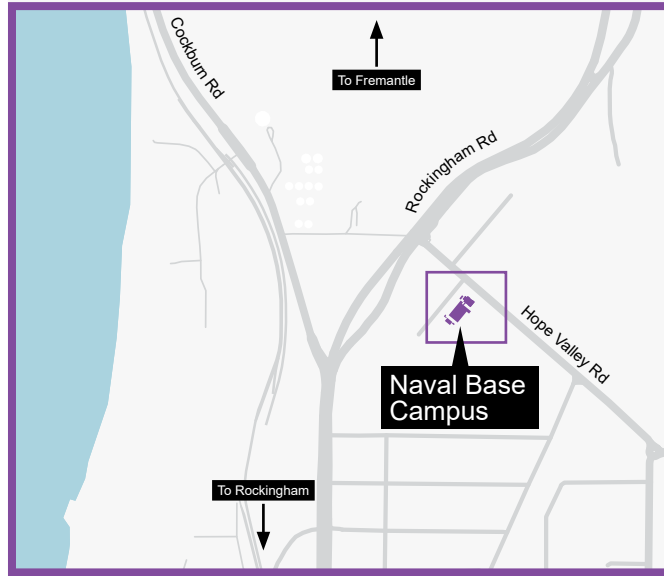

Naval Base Campus

41 Hope Valley Road, Naval Base, WA 6165

Phone: 1800 001 001

Email: info@smtafe.wa.edu.au

www.southmetrotafe.wa.edu.au

Last updated: 05/07/2023 SMT088/22

We acknowledge the Gnaala Karla peoples as the Traditional Custodians of the lands that South Metropolitan TAFE's Naval Base Campus is situated upon.

We acknowledge the wisdom of Aboriginal Elders past and present, and pay respect to Aboriginal communities of today. We recognise the rich and diverse culture of Aboriginal and Torres Strait Islander peoples, and the valuable contribution this diversity brings to our college and country.

	Block
Staff and Meeting Rooms	A
Classrooms - Workshop	B
Classrooms	D

- Evacuation Assembly Area
- First Aid Room
- Automated External Defibrillator
- ACROD Parking **Reverse Parking Only**
- Staff Parking **Reverse Parking Only**
- Student and Visitor Parking **Reverse Parking Only**
- Universal Accessible Toilet
- Toilet