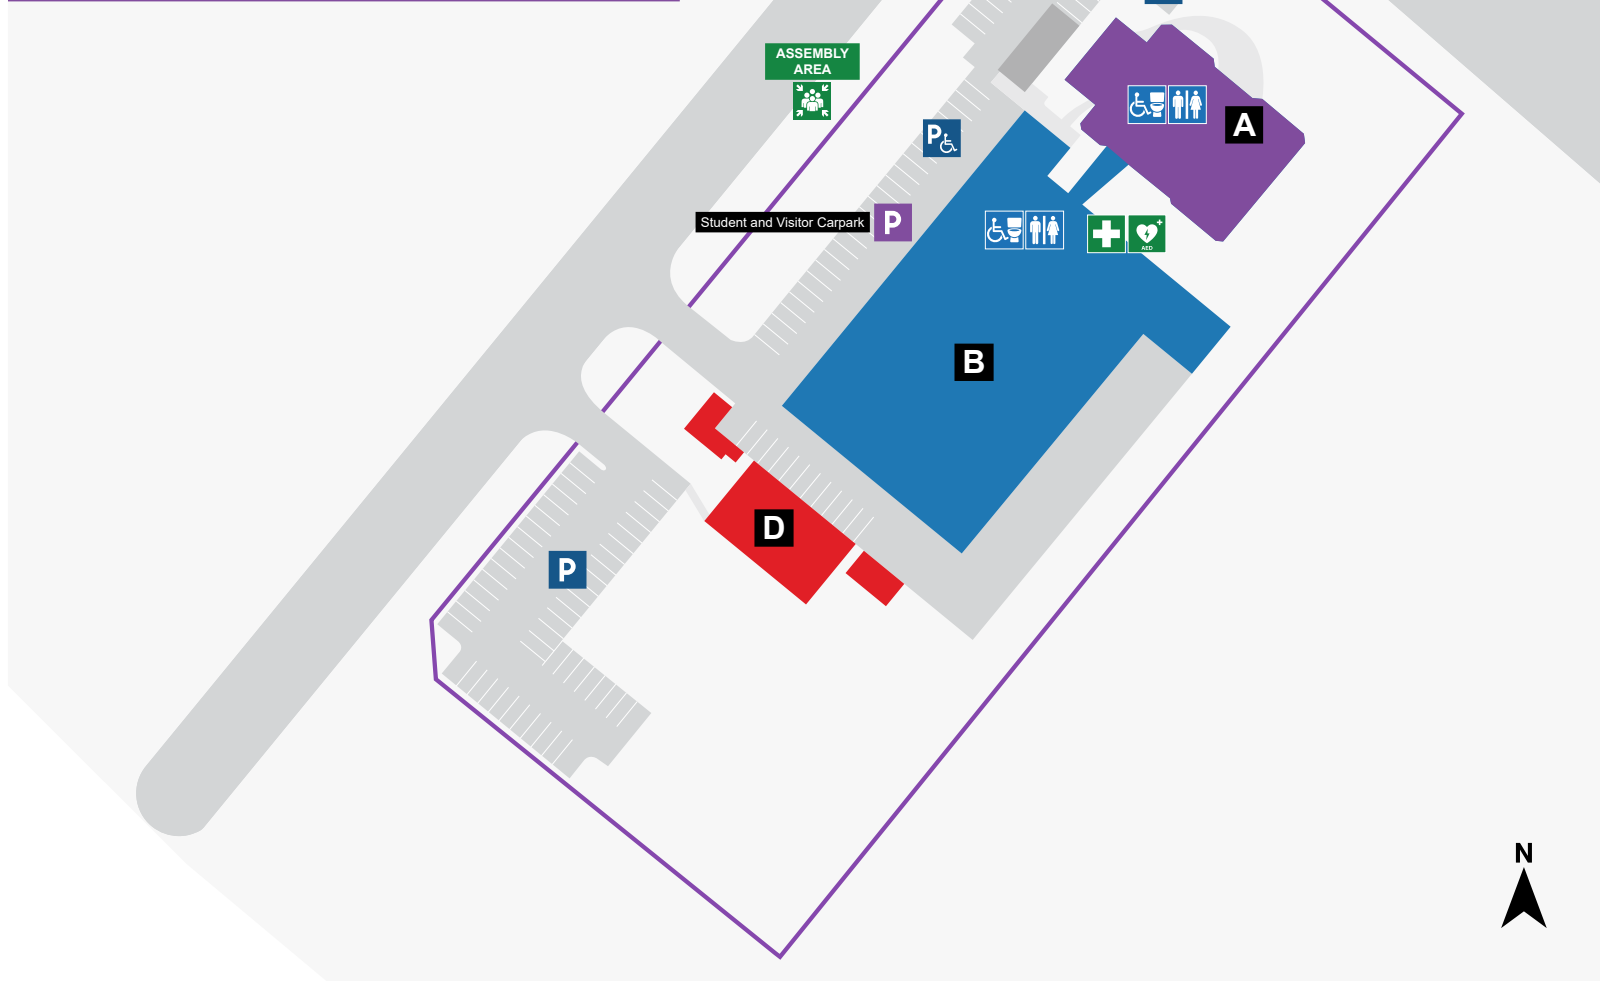

Naval Base Campus

41 Hope Valley Road, Naval Base, WA 6165

Phone: 1800 001 001

Email: info@smtafe.wa.edu.au

www.southmetrotafe.wa.edu.au

Last updated: 05/07/2023 SMT088/22

We acknowledge the Gnaala Karla peoples as the Traditional Custodians of the lands that South Metropolitan TAFE's Naval Base Campus is situated upon.

	Block
Staff and Meeting Rooms	A
Classrooms - Workshop	B
Classrooms	D

-  Evacuation Assembly Area
-  First Aid Room
-  Automated External Defibrillator
-  ACROD Parking **Reverse Parking Only**
-  Staff Parking **Reverse Parking Only**
-  Student and Visitor Parking **Reverse Parking Only**
-  Universal Accessible Toilet
-  Toilet